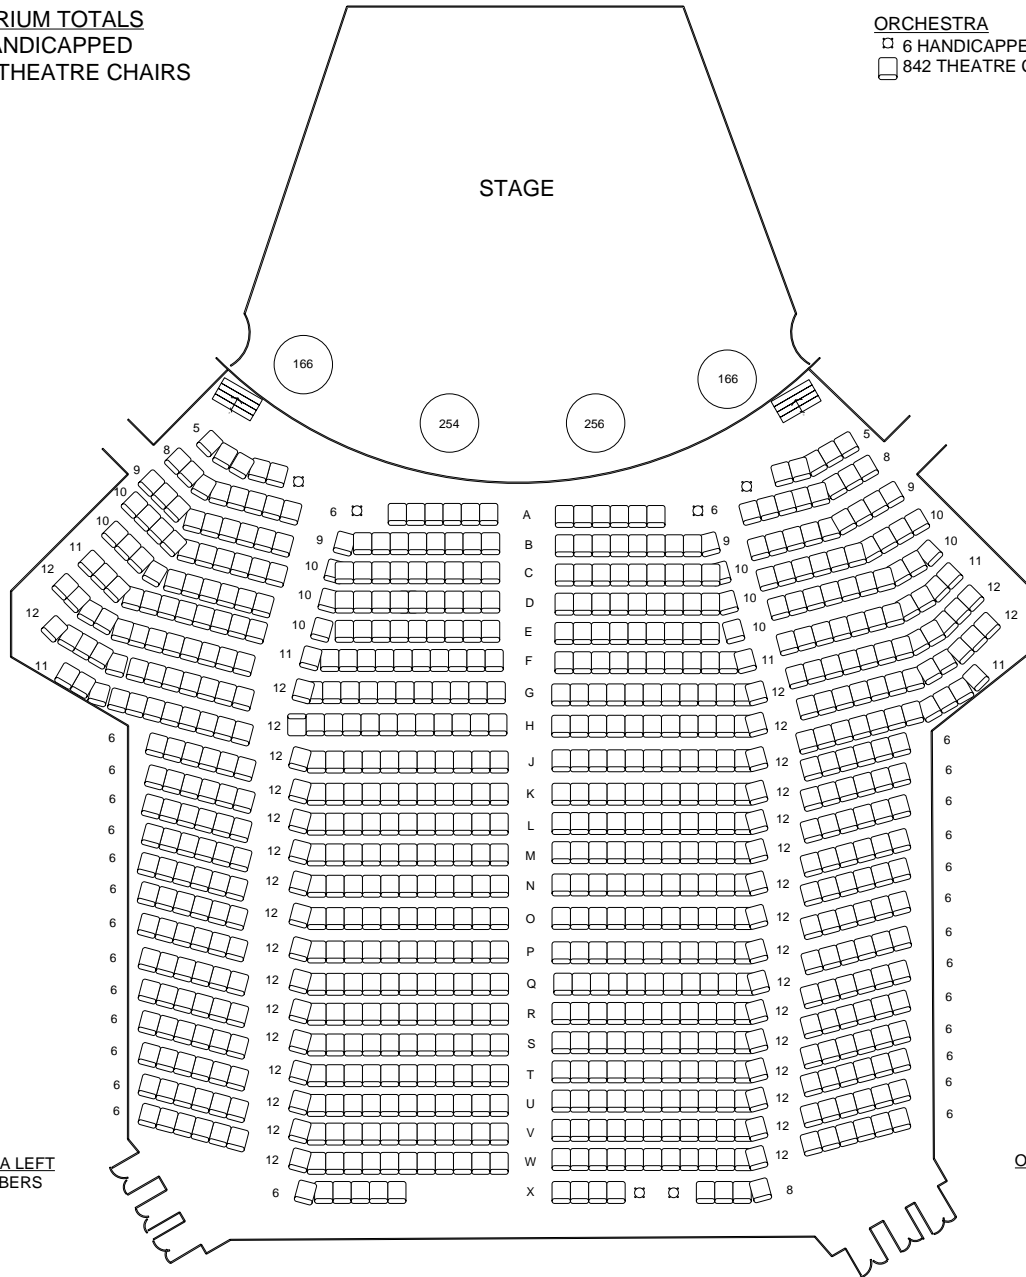

IRVINE AUDITORIUM

3401 Spruce Street
Philadelphia, PA. 19104

AUDITORIUM TOTALS

- 12 HANDICAPPED
- 1247 THEATRE CHAIRS

ORCHESTRA

- 6 HANDICAPPED
- 842 THEATRE CHAIRS

ORCHESTRA LEFT
ODD NUMBERS

ORCHESTRA RIGHT
EVEN NUMBERS